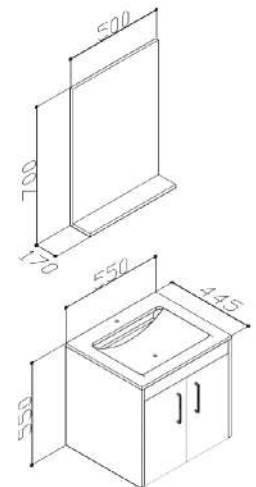

# ETNA 55

Ceramic Sink

Body; Melamine Particleboard  
Lid; High Gloss PET, MDF

Lid With Brake  
LED Spot Mirror

size

ETNA 65