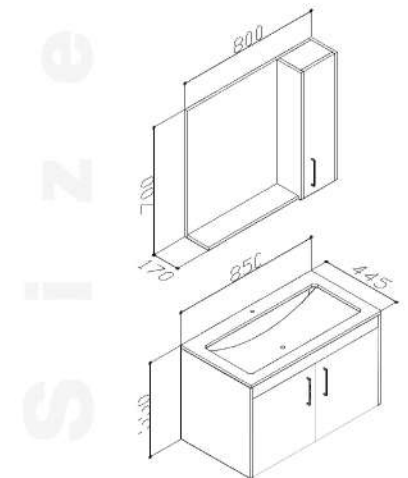

# ETNA 85

Ceramic Sink

Body; Melamine Particleboard  
Lid; High Gloss PET, MDF

Lid With Brake  
LED Spot Mirror