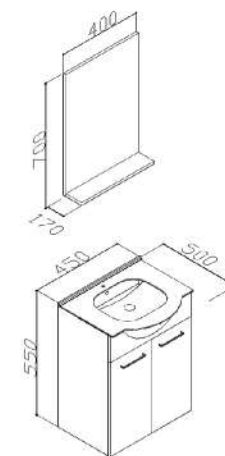

# PERA 45

Ceramic Sink

Body; Melamine Particleboard  
Lid; High Gloss PET, MDF

Lid With Brake  
LED Spot Mirror

S I Z E