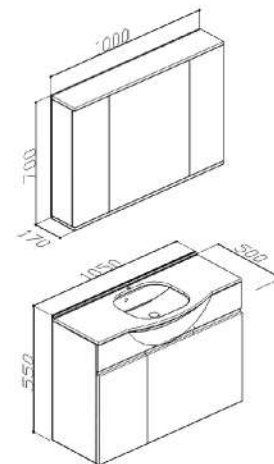

Ceramic Sink

Body; Melamine Particleboard
Lid; Melamine Particleboard or
High Gloss PET, MDF

Lid With Brake
Mirror Cabinet

S I Z E