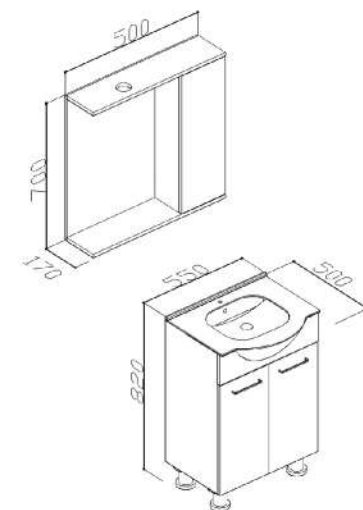

# SOLO 55

(Standing Cabinet)

Ceramic Sink

Body; Melamine Particleboard  
Lid; High Gloss PET, MDF

Lid With Brake  
LED Spot Mirror

Size

**SOLO 65**  
(Standing Cabinet)