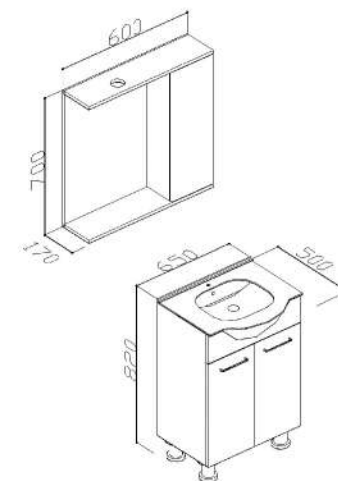

# SOLO 65

(Standing Cabinet)

Ceramic Sink

Body; Melamine Particleboard  
Lid; High Gloss PET, MDF

Lid With Brake  
LED Spot Mirror

Size