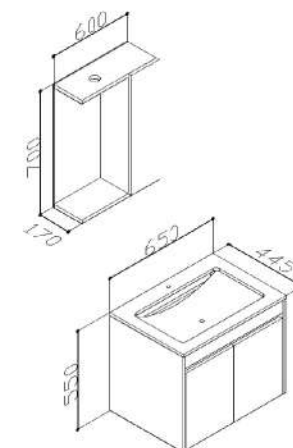

Ceramic Sink

Body; Melamine Particleboard
Lid; High Gloss PET, MDF

Lid With Brake
LED Spot Mirror

S
I
Z
E