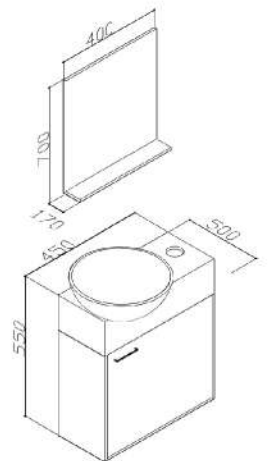

# NICE 45

Ceramic Sink

Body; Melamine Particleboard  
Lid; High Gloss PET, MDF

Lid With Brake  
LED Spot Mirror

S I Z E