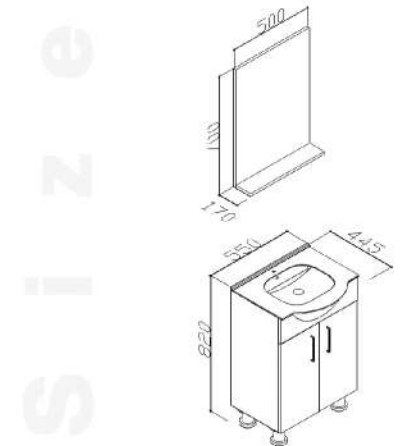

# BASIC 55

Ceramic Sink

Body; Melamine Particleboard  
Lid; High Gloss PET, MDF

Lid With Brake  
LED Spot Mirror