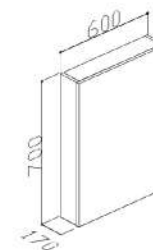

# ETOL 65

Ceramic Sink

Body; Melamine Particleboard  
Lid; Melamine Particleboard or  
High Gloss PET, MDF

Lid With Brake  
Mirror Cabinet

S  
I  
Z  
E

MODERN BATHROOM