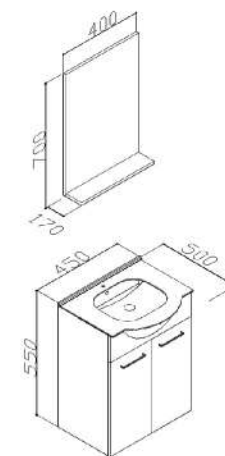

# PERA 45

Ceramic Sink

Body; Melamine Particleboard  
Lid; High Gloss PET, MDF

Lid With Brake  
LED Spot Mirror

S I Z E

**BOREAS  
DESIGN**

MEASURE, PROJECT AND IMPLEMENT

T. +90 286 218 05 10  
[www.boreasfurniture.com](http://www.boreasfurniture.com)  
[info@boreasfurniture.com](mailto:info@boreasfurniture.com)