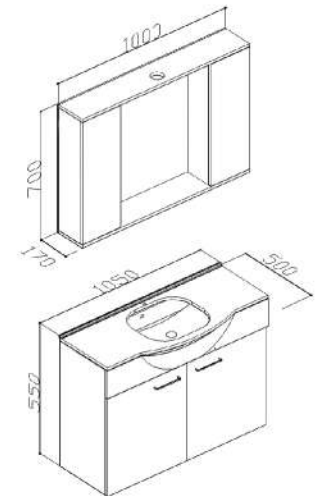

# SOLO 105

Ceramic Sink

Body; Melamine Particleboard  
Lid; High Gloss PET, MDF

Lid With Brake  
LED Spot Mirror

S  
I  
Z  
E

**SOLO 55**  
(Standing Cabinet)