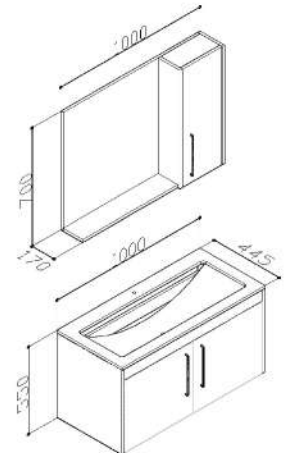

# ETNA 100

Ceramic Sink

Body; Melamine Particleboard  
Lid; High Gloss PET, MDF

Lid With Brake  
LED Spot Mirror

S I Z E