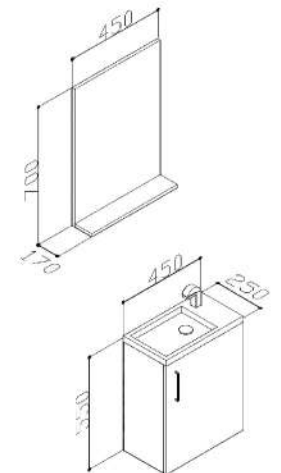

# KANSAS 45

Ceramic Sink

Body; Melamine Particleboard  
Lid; High Gloss PET, MDF

Lid With Brake  
LED Spot Mirror

size