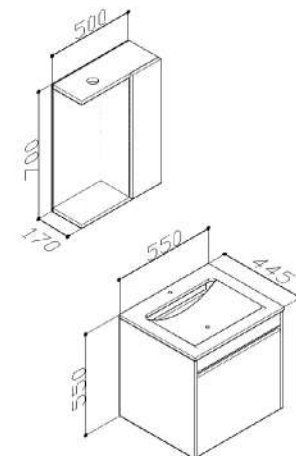

# LARA 55

Ceramic Sink

Body; Melamine Particleboard  
Lid; High Gloss PET, MDF

Lid With Brake  
LED Spot Mirror

size