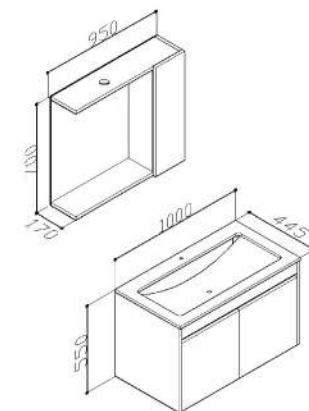

# LARA 100

Ceramic Sink

Body; Melamine Particleboard  
Lid; High Gloss PET, MDF

Lid With Brake  
LED Spot Mirror

S  
I  
Z  
E

SOLO 55