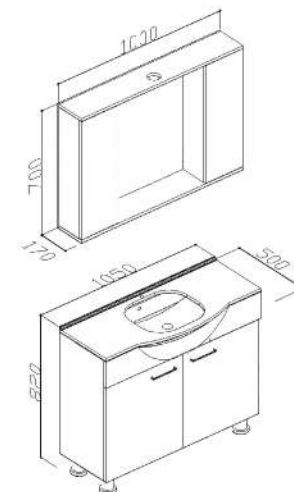

# SOLO 105

(Standing Cabinet)

Ceramic Sink

Body; Melamine Particleboard  
Lid; High Gloss PET, MDF

Lid With Brake  
LED Spot Mirror

Size

MODERN BATHROOM