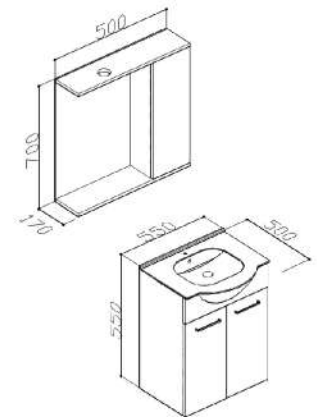

# SOLO 55

Ceramic Sink

Body; Melamine Particleboard  
Lid; High Gloss PET, MDF

Lid With Brake  
LED Spot Mirror

S  
I  
Z  
E

SOLO 65