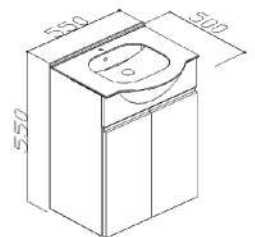

# ETOL 55

Ceramic Sink

Body; Melamine Particleboard  
Lid; Melamine Particleboard or  
High Gloss PET, MDF

Lid With Brake  
Mirror Cabinet

S  
I  
Z  
E

MODERN BATHROOM