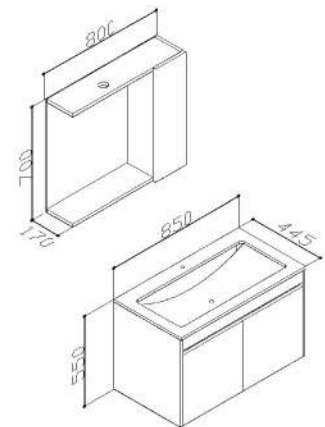

# LARA 85

Ceramic Sink

Body; Melamine Particleboard  
Lid; High Gloss PET, MDF

Lid With Brake  
LED Spot Mirror

S I Z E