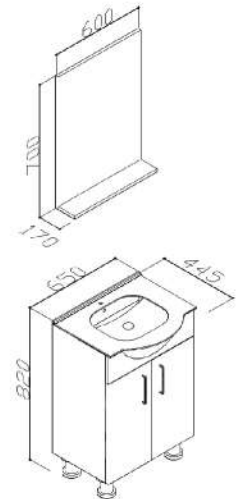

# BASIC 65

Ceramic Sink

Body; Melamine Particleboard  
Lid; High Gloss PET, MDF

Lid With Brake  
LED Spot Mirror

S I Z E