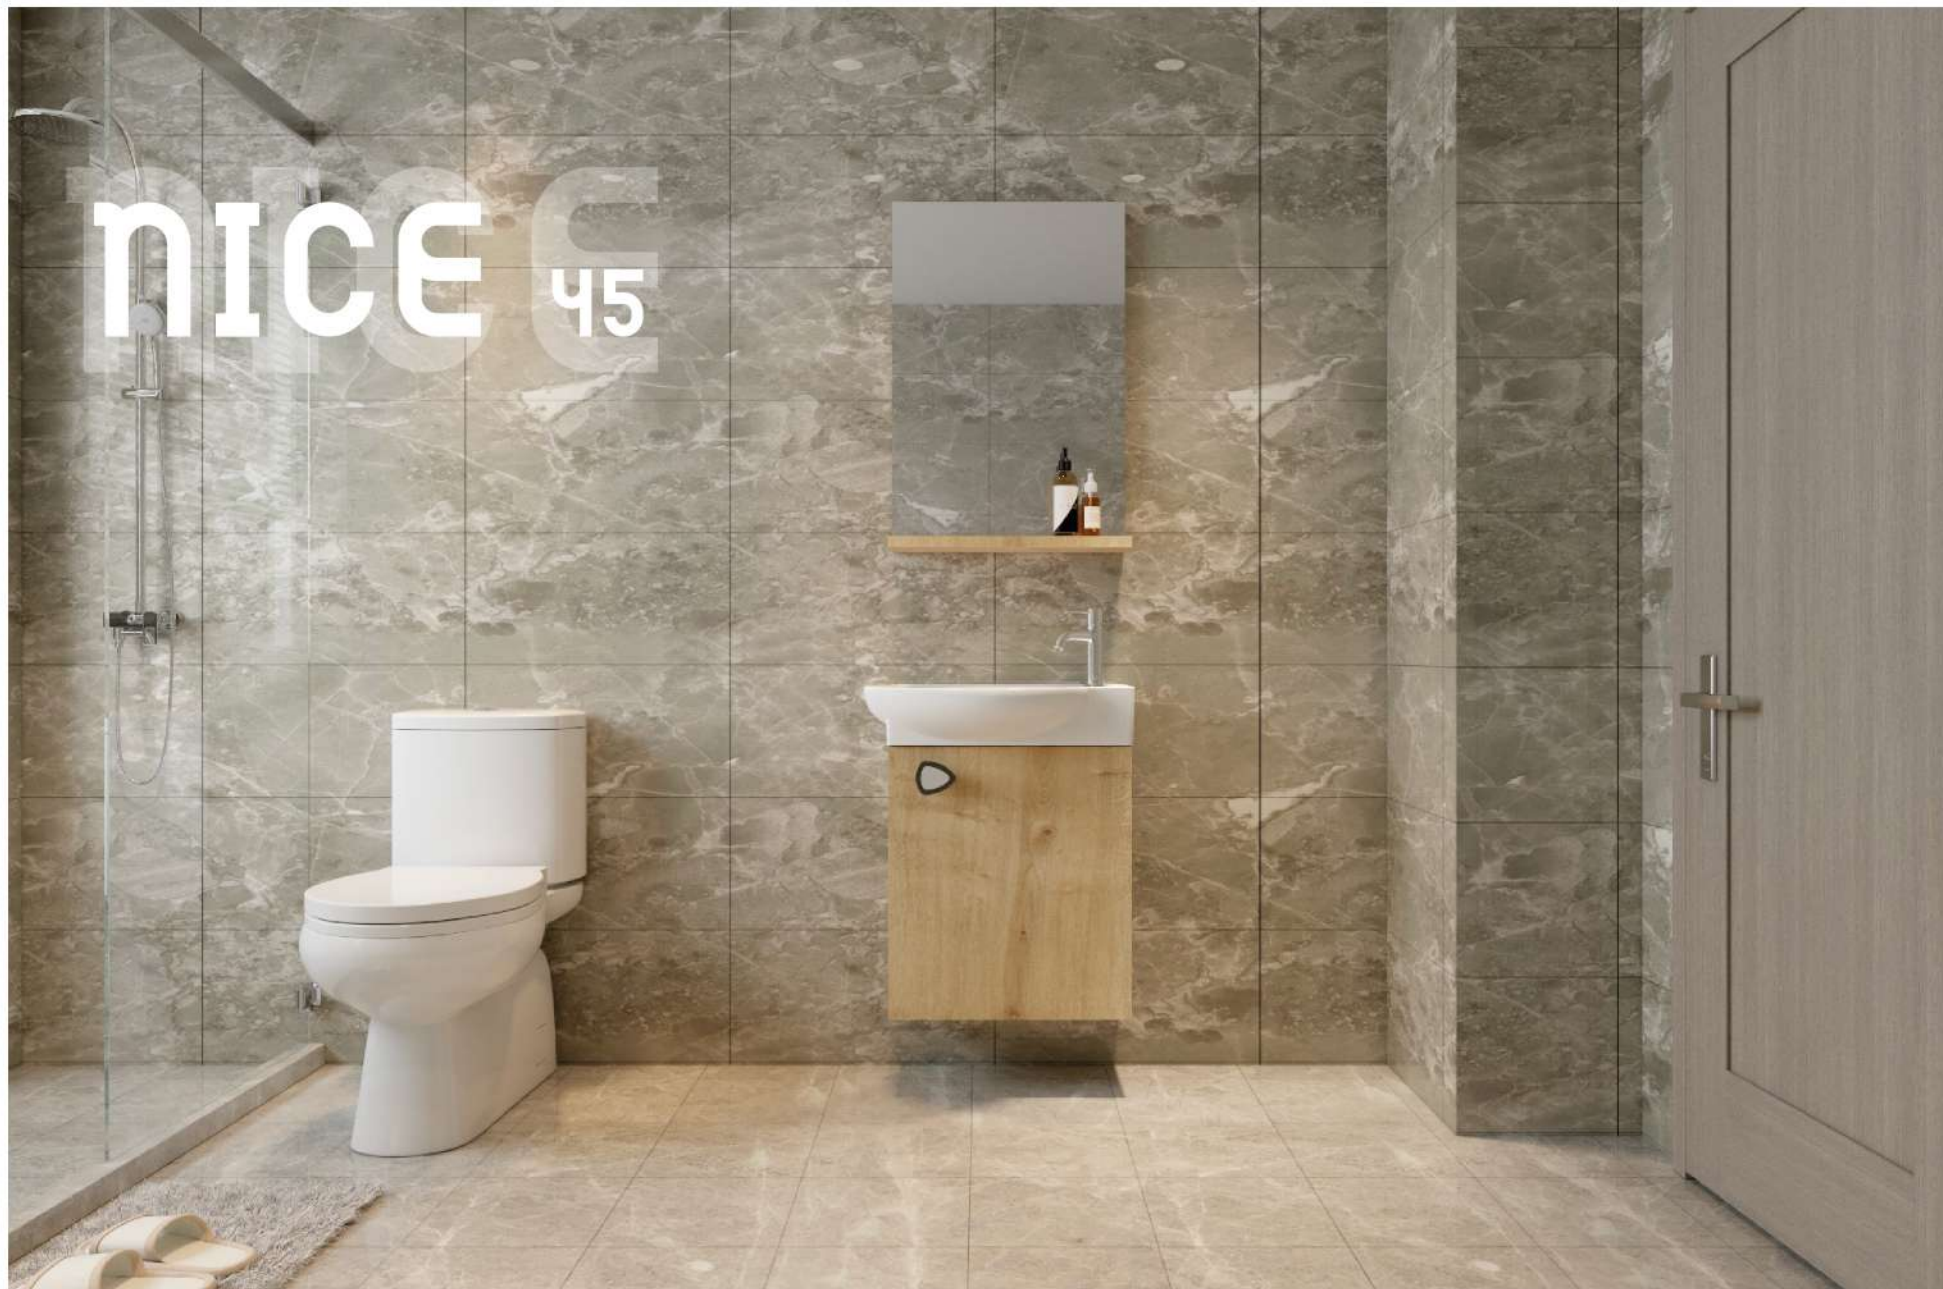

# SOLO 105

(Standing Cabinet)

Ceramic Sink

Body; Melamine Particleboard  
Lid; High Gloss PET, MDF

Lid With Brake  
LED Spot Mirror

Size

MODERN BATHROOM