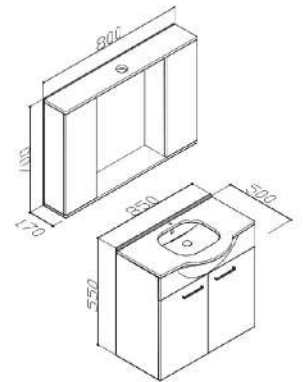

# SOLO 85

Ceramic Sink

Body; Melamine Particleboard  
Lid; High Gloss PET, MDF

Lid With Brake  
LED Spot Mirror

S  
I  
Z  
E

SOLO 105