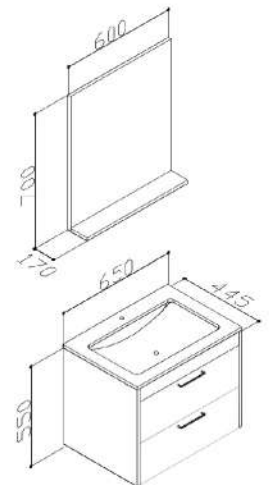

# GOLF 65

Ceramic Sink

Body; Melamine Particleboard  
Lid; High Gloss PET, MDF

Lid With Brake  
LED Spot Mirror

size

GOLF 85