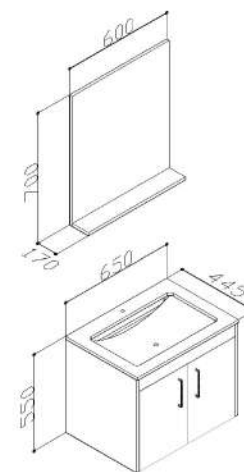

# ETNA 65

Ceramic Sink

Body; Melamine Particleboard  
Lid; High Gloss PET, MDF

Lid With Brake  
LED Spot Mirror

size