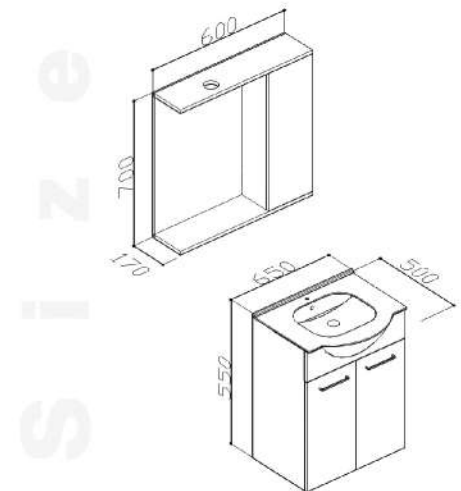

# SOLO 65

Ceramic Sink

Body; Melamine Particleboard  
Lid; High Gloss PET, MDF

Lid With Brake  
LED Spot Mirror

SOLO 85