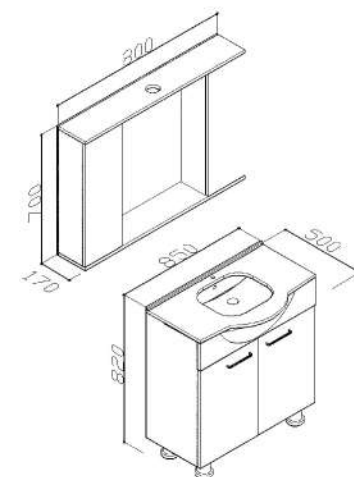

# SOLO 85

(Standing Cabinet)

Ceramic Sink

Body; Melamine Particleboard  
Lid; High Gloss PET, MDF

Lid With Brake  
LED Spot Mirror

Size